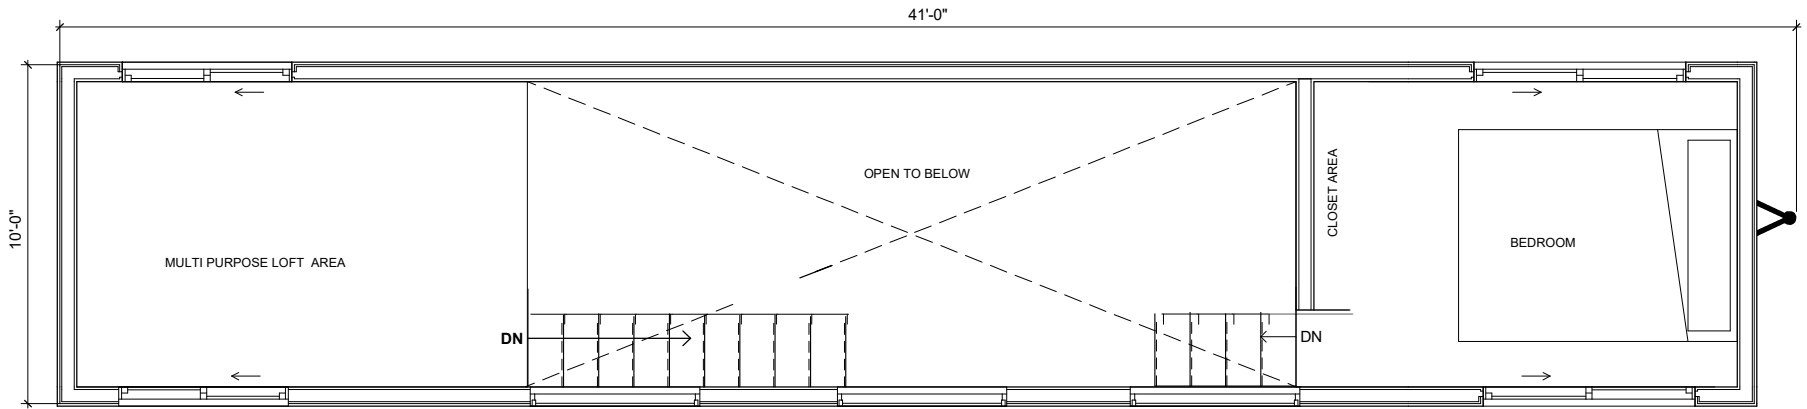

**MAIN**  
3/8" = 1'-0"

**LOFT**  
3/8" = 1'-0"

435 HARBOUR ROAD  
GIBSONS BC

**SOLARIS**

www.sunshinetinyhomes.com  
sunshinetinyhomes@gmail.com